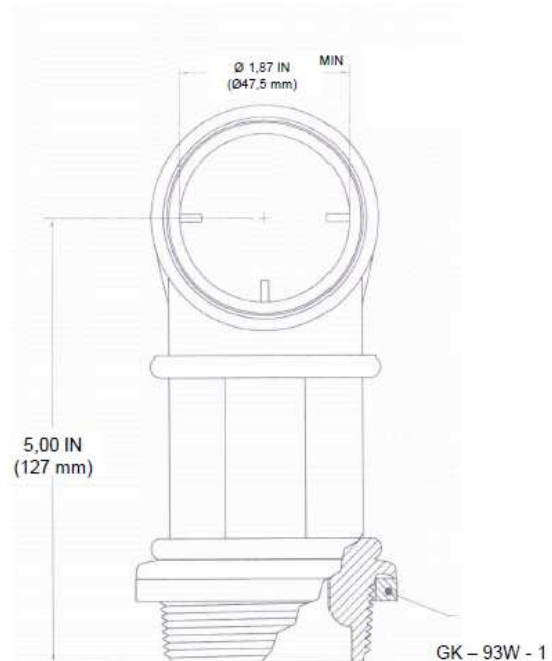

Robinet pour fût de 200L

LEGAL NOTES: SICOMIN reserves the right to change the properties of its products. All technical data stated in this Product Data Sheet are based on laboratory tests. Actual measured data and tolerance may vary due to circumstances beyond our control. No warranties of any kind are made except that the materials supplied are of standard quality. All risk and liabilities arising from handling, storage and use of products, as well as compliance with applicable legal restrictions, rests with the user.