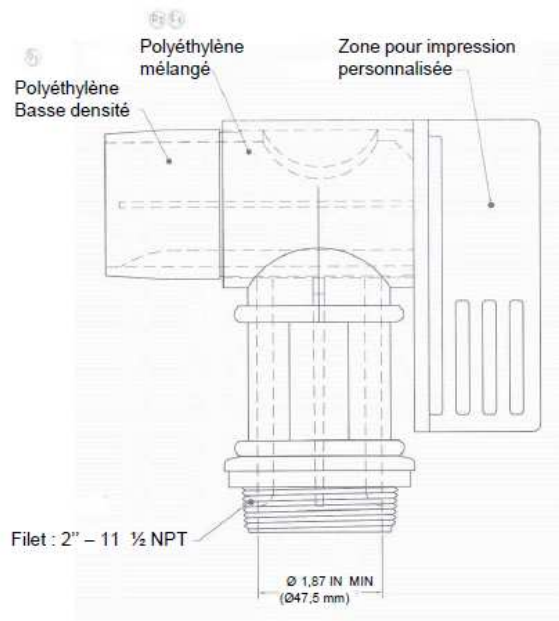

Robinet pour fût de 200L

LEGAL NOTES: SICOMIN reserves the right to change the properties of its products. All technical data stated in this Product Data Sheet are based on laboratory tests. Actual measured data and tolerance may vary due to circumstances beyond our control. No warranties of any kind are made except that the materials supplied are of standard quality. All risk and liabilities arising from handling, storage and use of products, as well as compliance with applicable legal restrictions, rests with the user.